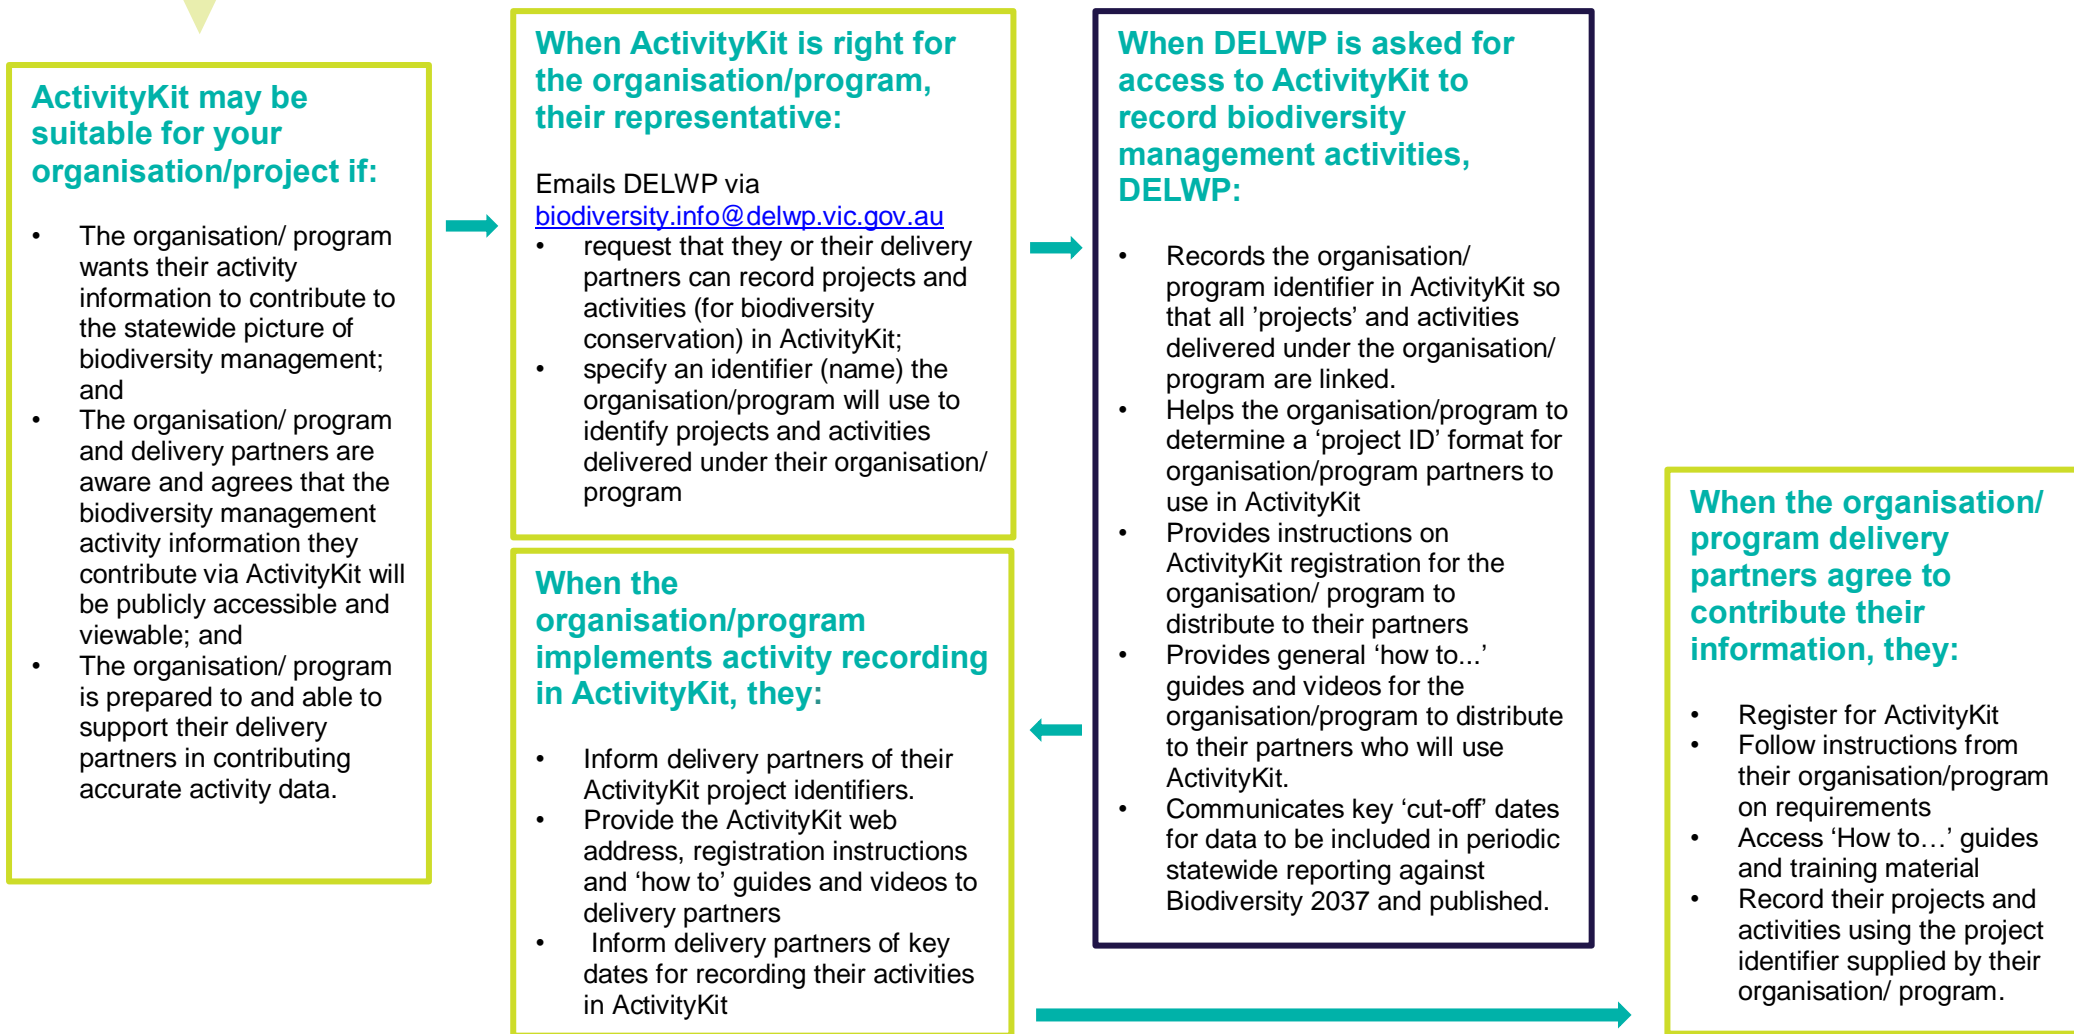

# Volunteer to contribute biodiversity activity data to DELWP

Organisations and programs volunteering to contribute their biodiversity data to DELWP can use ActivityKit; the diagram below describes what is involved and things to consider.

Information recorded in ActivityKit contribute to the statewide picture of biodiversity management and is available to the public