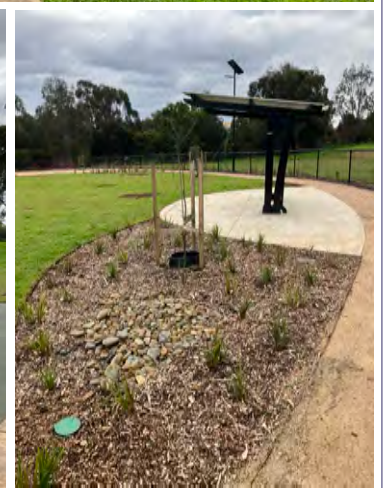

Completed park