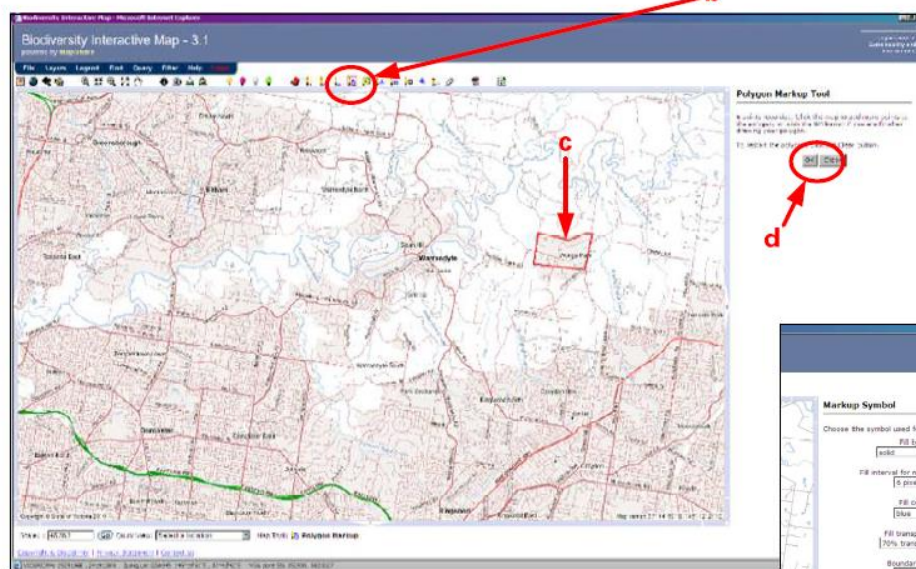

- When the polygon is complete (c), click the OK button (d) choose how to display the polygon and/or click the OK button (e) which will display the polygon you draw (f).